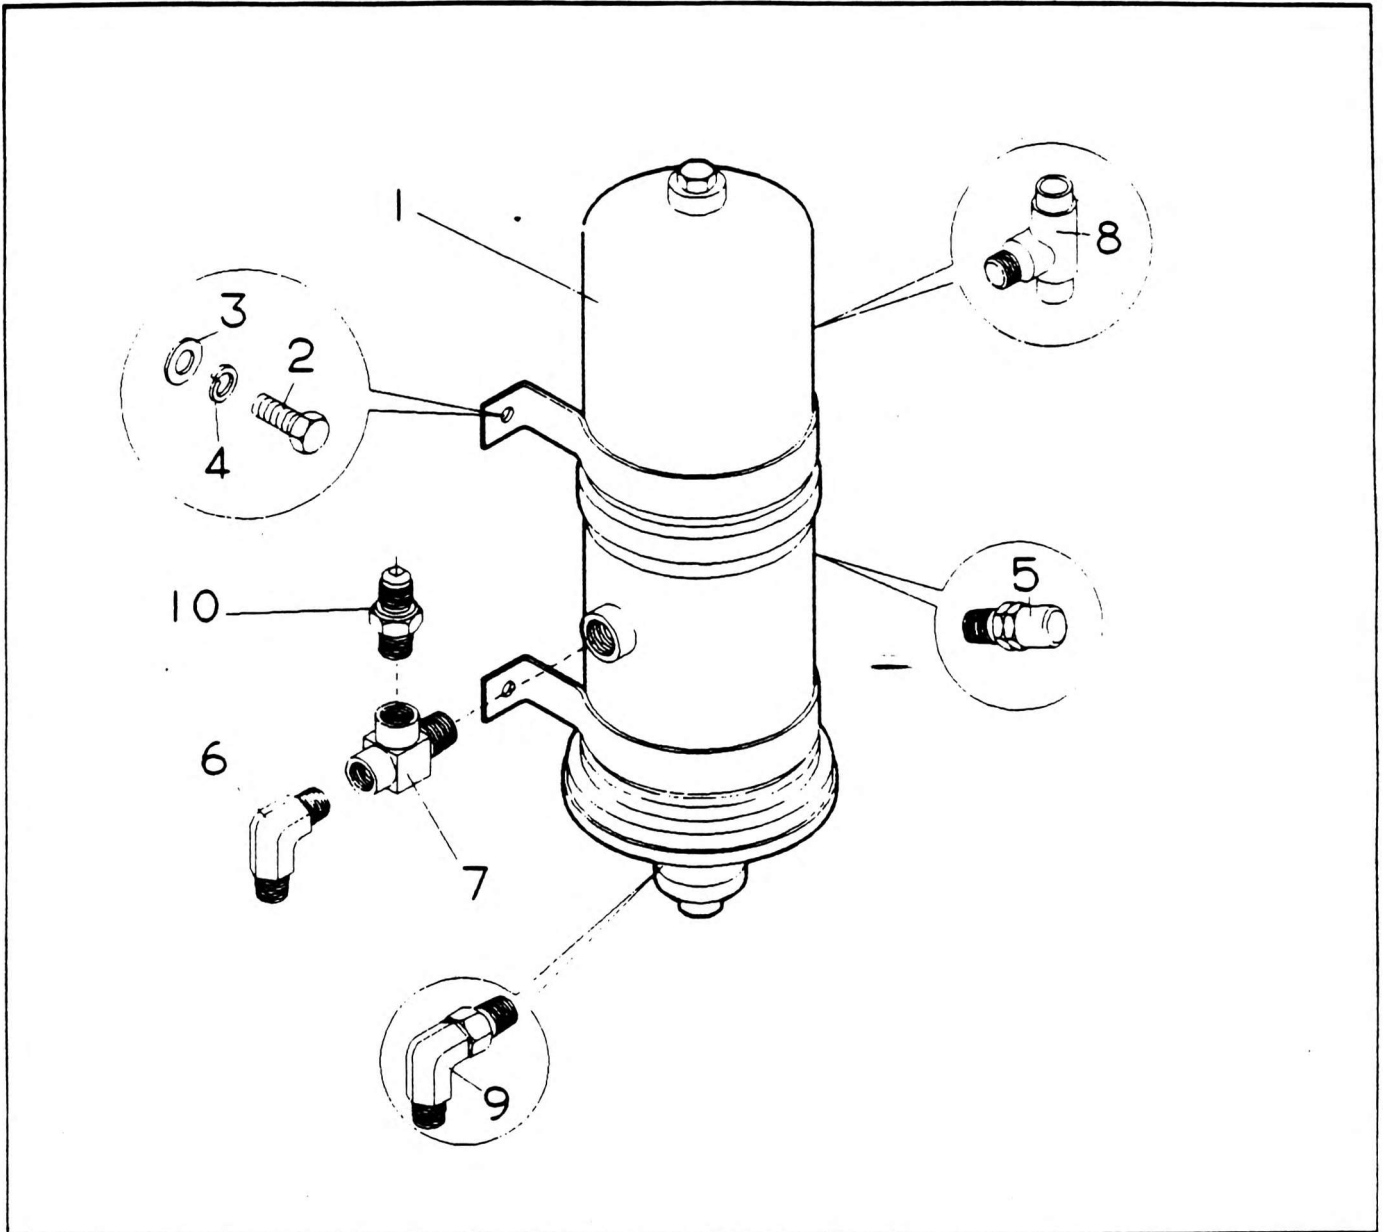

AIR DRYER ASSEMBLY

NO.	PART NO.	QTY.	DESCRIPTION	NO.	PART NO.	QTY.	DESCRIPTION
1 +	8866108	1	Dryer Air				
2	7045304	4	Screw Hex Head M10 x 16 Long				
3	7066538	4	Washer M10				
4	7067212	4	Washer Spring M10				
5	8352964	1	Safety Valve				
6	7-446-100855	1	Elbow 90°				
7	7-888-000031	1	Tee Equal				
8	7-443-991002	1	Tee Adaptor				
9	7-443-991020	1	Elbow Adaptor				
10	8303734	1	Adaptor Male 1/2" Tube x 1/2" NPTF				
+ See further breakdown in this group							